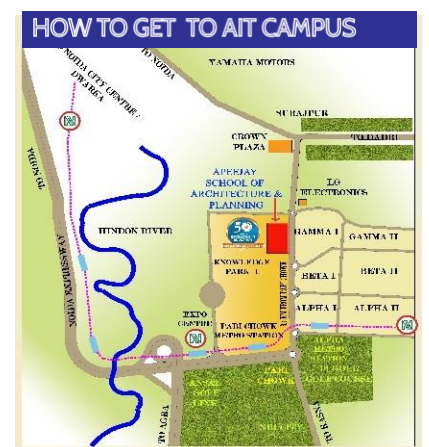

LOCATION MAP

**ADDRESS: 1, Institutional Area,
Knowledge Park-I, Surajpur
Kasma Road, Greater Noida,
U.P. 201308, India**

**TEL: 0120-2322025-27
+91-9667399811
+91-8920390516**

**EMAIL: admissions.ait.arch@apeejay.edu
WEBSITE: www.apeejay.edu/architecture**